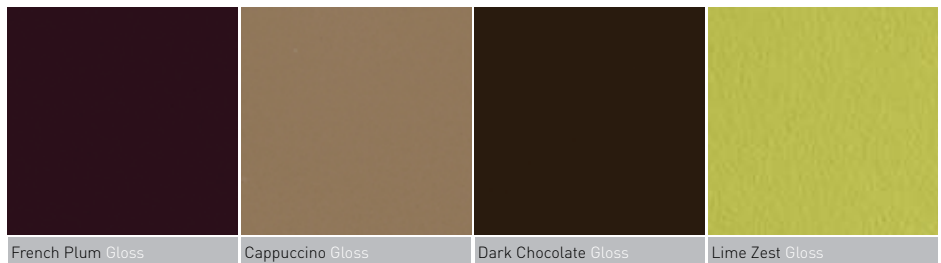

Universal Panel Specification:

- Laminate face
- Laminate face on underside
- 18mm chipboard
- Square edged with polypropylene edging on all 4 sides.