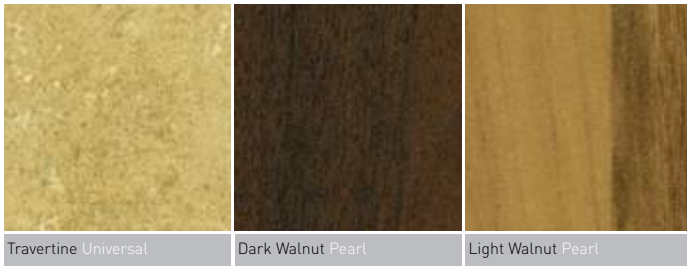

TOP PLUS

Available in 3600mm and 4100mm Lengths

TOP PLUS

Specification:

- Laminate face
- Foil backing
- 28mm/40mm chipboard core
- Wrap under profile with drip resistant seal
- Back edge seal
- PUR adhesive front edge seal.