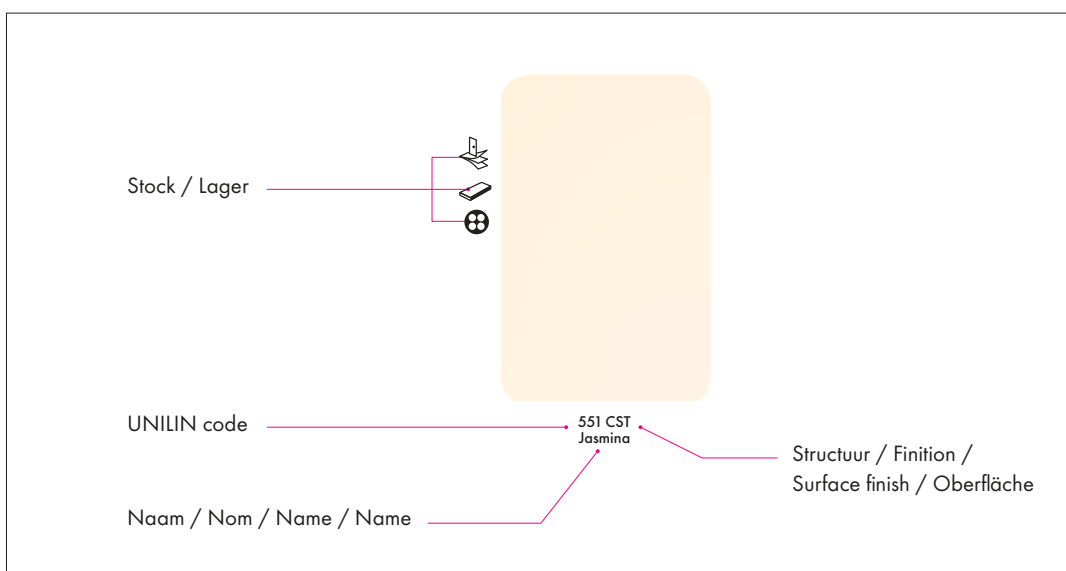

ABS kantenband / Bande de chant ABS / ABS edgebanding / ABS Kanten
23x1mm (75m/rl) - 23x2mm (75m/rl)

ClicWall
2785x618x10mm (gross) - 2785x600x10mm (net)

Meubelpanelen / Tablettes / Shelving / Möbelbauplatten
2500x400x18mm - 2500x600x18mm

=  +  +  + 

	025 CST Front white		WA12 CST Azure white		WE27 CST Lace white		WE28 CST Everest white		WE28 BST Everest white
	U147 CST Seashell		WE26 CST Pebble white		020 CST Basic white		WE26 BST Pebble white		U147 BST Seashell
	U292 CST Turtle grey		U271 CST Misty grey		U172 CST Ivory		625 BST Silicon		WA12 W05 Azure white
	U178 CST Mineral grey		625 CST Silicon		U147 W04 Seashell		WA12 W04 Azure white		U147 W05 Seashell
	U146 CST Cloud grey		UD26 CST Elephant grey		U292 W04 Turtle grey		025 W03 Front white		625 W05 Silicon
	U115 CST Dark ecru		U129 CST Shadow		U115 W04 Dark ecru		625 W04 Silicon		U115 W05 Dark ecru
	U130 CST Shady brown		UD81 CST Quartz		U128 W04 Stone grey		UD26 W04 Elephant grey		UD26 W05 Elephant grey
	U128 CST Stone grey		113 CST Elegant black		113 W03 Elegant black		113 W04 Elegant black		113 W06 Elegant black