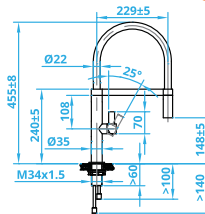

CAGRPP50WH-TU
500x400mm
€405

TAPS

CARESSI®

COLOUR LINE TAPS

HOSE COLOURS

- W (white) ○ €19
- BK (black) ● €19
- GR (grey) ● €19

CA112IS ECO
363mm
High Steel Coloured
Tube Tap
€370

CA112IM ECO
443mm
High Steel Coloured
Tube Tap
€412