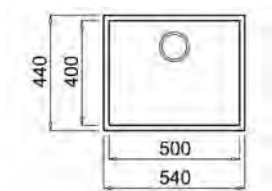

STONE 60 B - TG WHITE
1.5 Bowl
€395

STONE 60 B - TG DARK GREY
1.5 Bowl
€395

SQUARESTONE SERIES TEGRANITE UNDERMOUNTED SINKS

SQUARE 50.40 TG BLACK
500x400mm
€315

SQUARE 50.40 TG WHITE
500x400mm
€315

SQUARE 40.40 TG BLACK
400x400mm
€299