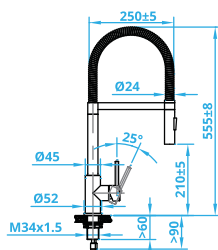

These Taps revert to full flow when required.

TAPS

CARESSI®

CA1011
Steel Tap
€215

CA1021 ECO
Steel Tap
€289

CA1031 ECO
Steel Tap
€360

CA1051 ECO
Steel Tap
€267

CA1061 ECO
Steel Tap
€267