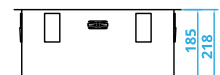

CAPP45R10
450x400mm
€336