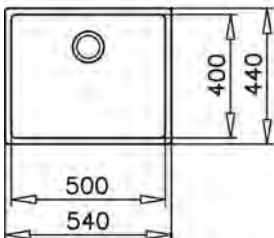

FLEXLINEA RS15 UNDERMOUNTED SINKS

Mastero 50.40
Single Bowl
€425

Mastero 40.40
Single Bowl
€415

Mastero 50.50
Single Bowl Brass
€735

Mastero 50.40
Single Bowl Titanium
€749

Mastero 50.40
500 x 400 x 200mm Single Bowl
€299

Mastero 40.40
400 x 400 x 200mm Single Bowl
€295

Mastero 34.40
Single Bowl
€275