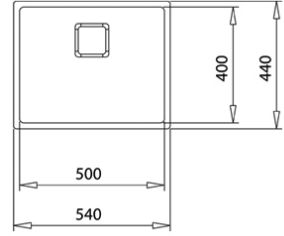

Mastero 40.40
Single Bowl
€415

FLEXLINEA RS15 50.40 BRASS

Mastero 50.50
Single Bowl Brass
€735

FLEXLINEA RS15 50.40 TITANIUM

Mastero 50.40
Single Bowl Titanium
€749

BE LINEA RS15 50.40

Mastero 50.40
500 x 400 x 200mm Single Bowl
€299