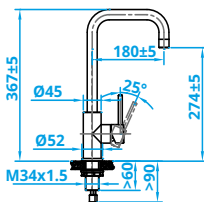

CABL002I
Single Handle Mixer Tap
Steel Swan Neck
€146