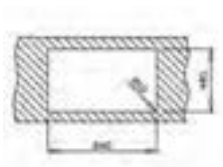

DESIGNER INSET SINKS

UNIVERSE 45 T-XP 1B1D
790mm Reversible
€105

UNIVERSE 50 T-XP 1B 1D PLUS
860mm Reversible
€125

UNIVERSE 60 T-XP 11/2B 1D
Reversible
€169

DESIGNER INSET SINKS

PREMIUM 11/2C 1E

Reversible
€275