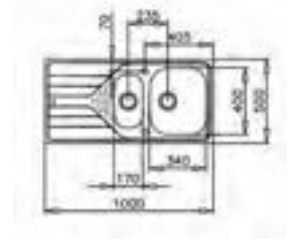

DESIGNER INSET SINKS

UNIVERSE 45 T-XP 1B1D
790mm Reversible
€105

UNIVERSE 50 T-XP 1B 1D PLUS
860mm Reversible
€125

UNIVERSE 60 T-XP 11/2B 1D
Reversible
€169

DESIGNER INSET SINKS

PREMIUM 11/2C 1E

Reversible
€275