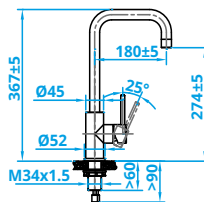

CA112IL ECO
520mm
High Steel Coloured
Tube Tap
€439

BASIC LINE TAPS

CABL001I
Single Handle Mixer Tap
Steel Square
€146

CABL002I
Single Handle Mixer Tap
Steel Swan Neck
€146

CABL003I
Single Handle Mixer Tap
Steel Straight
€170