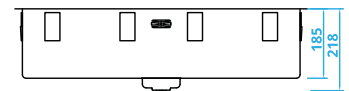

CAPP50R10
500x400mm
€339

CAPP55R10
550x400mm
€353

CAPP74R10
740x400mm
€398

POWER PLUG UNDERMOUNTED STAINLESS STEEL DOUBLE SINKS

CAPP3434R10
740x400mm
€559

CAPP4040R10
860x400mm
€584

CAPP3415R10
550x400mm
Right Hand Small Bowl
150x400
€499