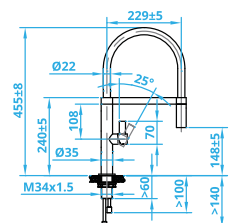

Tough and Elegant

Black is the latest colour to feature in Modern, Contemporary Kitchen Design. A Caressi Black Sink & Tap can bring exciting contrasts to your Kitchen.

Black, for a tough & luxurious look!

BLACK LINE TAPS & BLACK LINE POWER PLUG UNDERMOUNTED SINKS