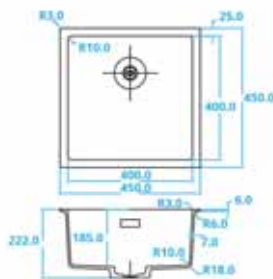

WHITE LINE TAPS & WHITE LINE POWER PLUG UNDERMOUNTED SINKS

CARESSI®

CA106WH ECO
White Tap
€285

CA108WH ECO
White Tap
€319

CA108WHU ECO
White Tap
€360

CA112WHM ECO
White Tap
€360

CAGRPP40WH-TU
400x400mm
€395