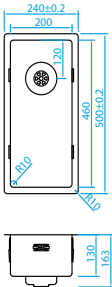

CAPP1534R10
550x400mm
Left Hand Small Bowl
150x400
€499

POWER PLUG UNDERMOUNTED SPECIAL SIZE STAINLESS STEEL SINGLE SINKS

Limited sink and tap space?

We have developed a special series of sinks especially for worktops where space is at a premium.

CAPP20D46R10
200x460mm
€339

CAPP34D46R10
340x460mm
€387

CAPP46D46R10
460x460mm
€405

CAPP55D46R10
550x460mm
€429

POWER PLUG UNDERMOUNTED STAINLESS STEEL SINKS WITH TAP HOLE

CAPP40KR10
400x400mm
€336

CAPP45KR10
450x400mm
€343