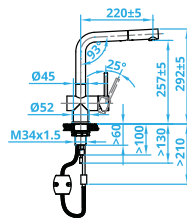

WHITE LINE TAPS & WHITE LINE POWER PLUG UNDERMOUNTED SINKS

CARESSI®

CA106WH ECO
White Tap
€285

CA108WH ECO
White Tap
€319

CA108WHU ECO
White Tap
€360

CA112WHM ECO
White Tap
€360

CAGRPP40WH-TU
400x400mm
€395