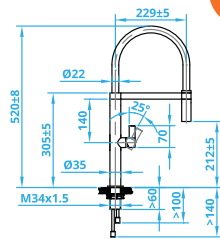

TAPS

CARESSI®

COLOUR LINE TAPS

HOSE COLOURS

- W (white) ○ €19
- BK (black) ● €19
- GR (grey) ● €19

BASIC LINE TAPS