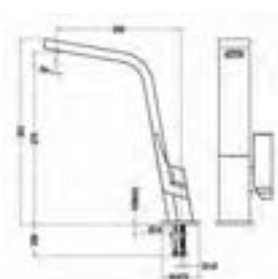

ICC915 BRASS
1 Handle Mixer Brass Designer
€329

ICC915 TITANIUM
1 handle Mixer Titanium Designer
€335

ICC 915 CHROME
1 handle Mixer Chrome Designer
€265

MTN979
Low Spout pull out Tap -
Low Pressure
€165

MTP978
Low Spout pull out Tap
€165

ARK 938 WHITE

1 handle Mixer pull out White
€155

ARK 938 CARBON

1 handle Mixer pull out Carbon
€215

ARK 938 BLACK

1 handle Mixer pull out Black
€215

IC 915 BLACK

1 handle Mixer Black Designer
€325