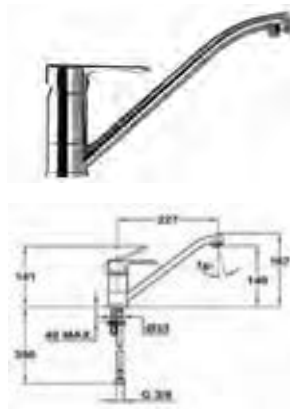

ERC

Easy round 1 bowl
€99

PRINCESS

Reversible
€155

Taps

The Perfect Partner

Sinks can be described using endless adjectives. They can be robust, elegant, powerful etc. But they are nothing without their counterpart. The Tap. From professional to economical ranges. Teka manufactures taps created with imagination and designs them to last. Now enjoy your time with the perfect kitchen pair.

FRAME

1 Handle Mixer Chrome Square
€169

MF-2

1 Handle Mixer Chrome Square
€49

GO 915

2 Handle Mixer Chrome Swan Neck
€135

GO 914

2 handle Mixer Chrome Straight
€151