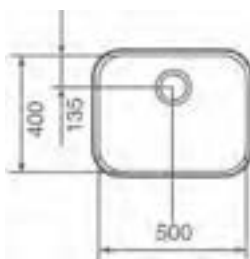

500 x 400 x 200mm
€189

BE 45.40 PLUS