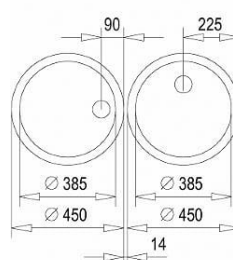

Easy round 1 bowl
€99

PRINCESS