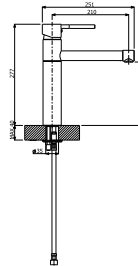

IC 915 WHITE

1 handle Mixer White Designer
€325

MY COMPACT

Professional Kitchen Tap
€369

EIDER
Chrome
Dual Flow 1/4 Turn
€155

LEON 300
Chrome
Contemporary Mono Block Tap
€199

BARCELONA
Chrome
Dual
Flow 1/4 Turn Cruciform
€89