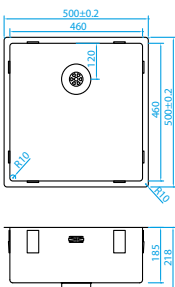

CAPP20D46R10
200x460mm
€339

CAPP34D46R10
340x460mm
€387

CAPP46D46R10
460x460mm
€405

CAPP55D46R10
550x460mm
€429

POWER PLUG UNDERMOUNTED STAINLESS STEEL SINKS WITH TAP HOLE

CAPP40KR10
400x400mm
€336

CAPP45KR10
450x400mm
€343