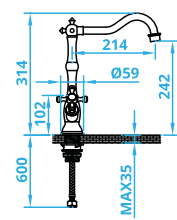

CARESSI®

Chrome
€205

Steel Tap
€299

Chrome
€225

Steel Tap
€343

Steel Tap
€336

Steel Tap
€406

Steel Tap
€360

Steel Tap
€319