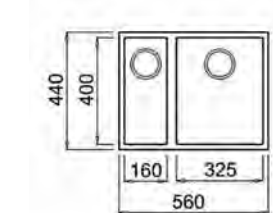

SQUARESTONE SERIES TEGRANITE UNDERMOUNTED SINKS