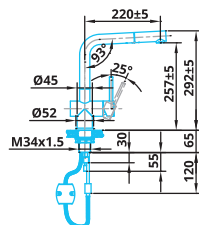

BLACK LINE TAPS & BLACK LINE POWER PLUG UNDERMOUNTED SINKS

CA105BK ECO
Black Tap
€285

CA106BK ECO
Black Tap
€285

CA108BK ECO
Black Tap
€319

CA108BKU ECO
Extendible Black Tap
€360

CA116BK ECO
Black Tap
€319