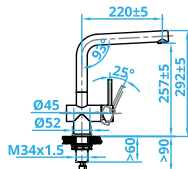

WHITE LINE TAPS & WHITE LINE POWER PLUG UNDERMOUNTED SINKS

CARESSI®

CA106WH ECO
White Tap
€285

CA108WH ECO
White Tap
€319

CA108WHU ECO
White Tap
€360

CA112WHM ECO
White Tap
€360

CAGRPP40WH-TU
400x400mm
€395