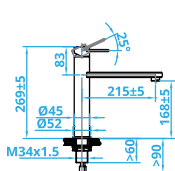

These Taps revert to full flow when required.

TAPS

CARESSI®

CA1011
Steel Tap
€215

CA1021 ECO
Steel Tap
€289

CA1031 ECO
Steel Tap
€360

CA1051 ECO
Steel Tap
€267

CA1061 ECO
Steel Tap
€267