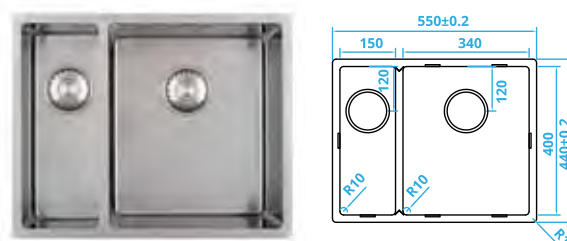

550x400mm
Right Hand Small Bowl
€399

CA1534R10

550x400mm
Left Hand Small Bowl
€399

PACK PRICE SINK AND TAP

1 sink and choice of tap. Special price of €379

*Also sold separately

CABL3318R15

570 x 350 mm 2 bowl
Small Bowl on
Right or Left
*€267