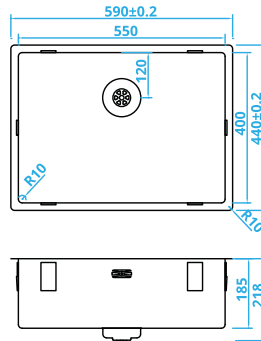

CAPP50R10
500x400mm
€339

CAPP55R10
550x400mm
€353

CAPP74R10
740x400mm
€398

POWER PLUG UNDERMOUNTED STAINLESS STEEL DOUBLE SINKS

CAPP3434R10
740x400mm
€559

CAPP4040R10
860x400mm
€584

CAPP3415R10
550x400mm
Right Hand Small Bowl
150x400
€499