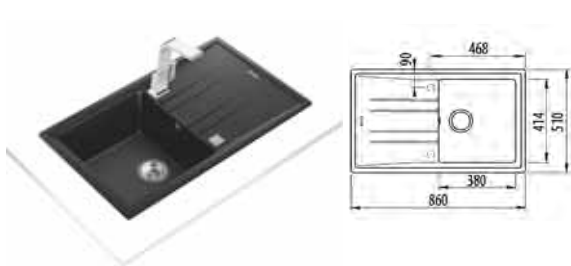

STONE 50 B - TG 1C 1E GREY
Single Bowl
€335