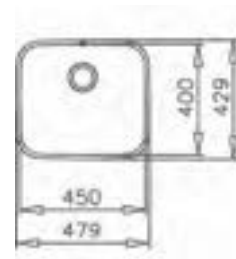

450 x 400 x 200mm
€165

BE 40.40 PLUS