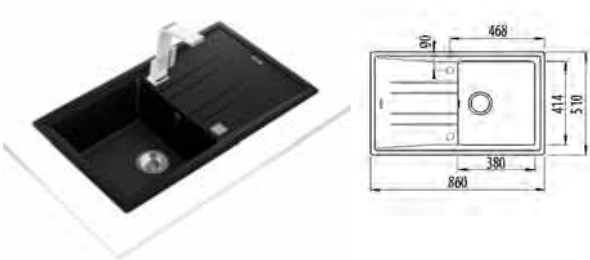

STONE SERIES TEGRANITE INSET SINKS

STONE 50 B - TG 1C 1E BLACK
Single Bowl
€335