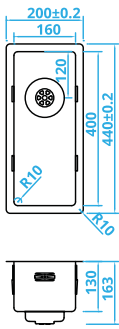

PowerPlug the future of sink design!

CARESSI®

POWER PLUG UNDERMOUNTED STAINLESS STEEL SINGLE SINKS

CAPP16R10
160x400mm
€277

CAPP20R10
200x400mm
€298

CAPP34R10
340x400mm
€336

CAPP40R10
400x400mm
€319

CAPP45R10
450x400mm
€336

CAPP50R10
500x400mm
€339

CAPP55R10
550x400mm
€353

CAPP74R10
740x400mm
€398

POWER PLUG UNDERMOUNTED STAINLESS STEEL DOUBLE SINKS

CAPP3434R10
740x400mm
€559

CAPP4040R10
860x400mm
€584

CAPP3415R10
550x400mm
Right Hand Small Bowl
150x400
€499

CAPP1534R10
550x400mm
Left Hand Small Bowl
150x400
€499

POWER PLUG UNDERMOUNTED SPECIAL SIZE STAINLESS STEEL SINGLE SINKS

Limited sink and tap space?

We have developed a special series of sinks especially for worktops where space is at a premium.