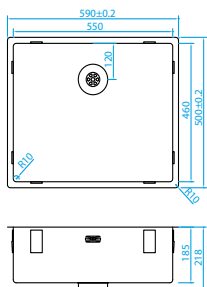

CAPP20D46R10
200x460mm
€339

CAPP34D46R10
340x460mm
€387

CAPP46D46R10
460x460mm
€405

CAPP55D46R10
550x460mm
€429

POWER PLUG UNDERMOUNTED STAINLESS STEEL SINKS WITH TAP HOLE

CAPP40KR10
400x400mm
€336

CAPP45KR10
450x400mm
€343