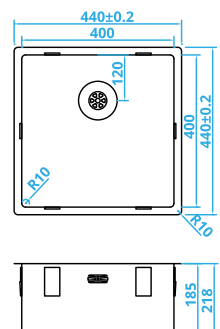

POWER PLUG UNDERMOUNTED STAINLESS STEEL SINGLE SINKS

CAPP45R10
450x400mm
€336