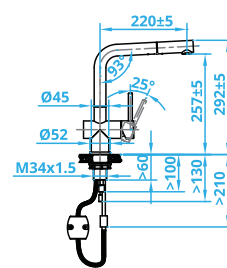

CA114IU ECO EXTENDABLE

Steel Tap
€336