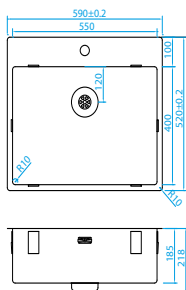

CAPP3415KR10
550x400mm
Right Hand Small Bowl
€534