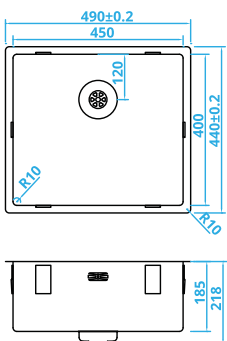

CAPP50R10
500x400mm
€339

CAPP55R10
550x400mm
€353

CAPP74R10
740x400mm
€398

POWER PLUG UNDERMOUNTED STAINLESS STEEL DOUBLE SINKS

CAPP3434R10
740x400mm
€559

CAPP4040R10
860x400mm
€584

CAPP3415R10
550x400mm
Right Hand Small Bowl
150x400
€499