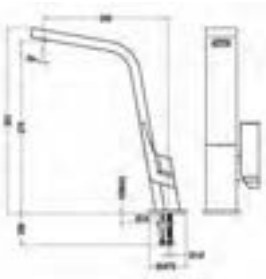

ICC915 BRASS
1 Handle Mixer Brass Designer
€329

ICC915 TITANIUM
1 handle Mixer Titanium Designer
€335

ICC 915 CHROME
1 handle Mixer Chrome Designer
€265

MTN979
Low Spout pull out Tap -
Low Pressure
€165

MTP978
Low Spout pull out Tap
€165

ARK 938 WHITE

1 handle Mixer pull out White
€155

ARK 938 CARBON

1 handle Mixer pull out Carbon
€215

ARK 938 BLACK

1 handle Mixer pull out Black
€215

IC 915 BLACK

1 handle Mixer Black Designer
€325