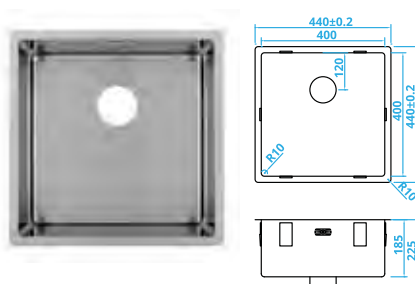

CAPPFWD40R10

400x400mm
€362