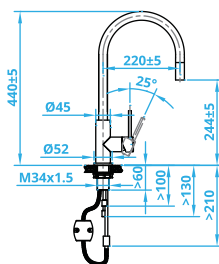

CARESSI®

Chrome
€205

Steel Tap
€299

Chrome
€225

Steel Tap
€343

Steel Tap
€336

Steel Tap
€406

Steel Tap
€360

Steel Tap
€319