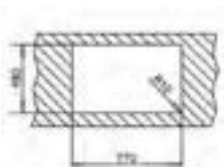

DESIGNER INSET SINKS

UNIVERSE 45 T-XP 1B1D
790mm Reversible
€105

UNIVERSE 50 T-XP 1B 1D PLUS
860mm Reversible
€125

UNIVERSE 60 T-XP 11/2B 1D
Reversible
€169

DESIGNER INSET SINKS

PREMIUM 11/2C 1E

Reversible
€275