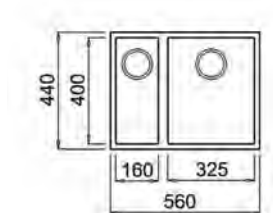

SQUARE 2B 560 TG WHITE
1.5 bowl
€369