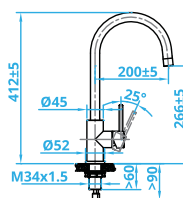

These Taps revert to full flow when required.

TAPS

CARESSI®

CA1011
Steel Tap
€215

CA1021 ECO
Steel Tap
€289

CA1031 ECO
Steel Tap
€360

CA1051 ECO
Steel Tap
€267

CA1061 ECO
Steel Tap
€267