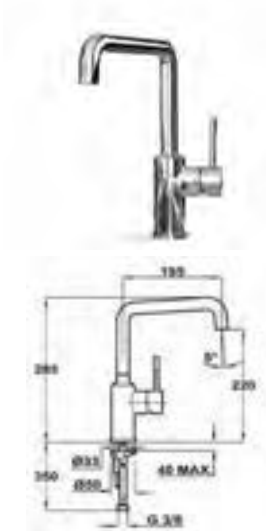

PREMIUM 1C 1E

Reversible
€239

CLASSIC MAX 1C 1E LHD

CLASSIC MAX 1C 1E RHD
€215

CLASSIC 1B 1D

Reversible
€155

CENTROVAL

Easy round 1 bowl
€135

ERC

Easy round 1 bowl
€99

PRINCESS

Reversible
€155

Taps

The Perfect Partner

Sinks can be described using endless adjectives. They can be robust, elegant, powerful etc. But they are nothing without their counterpart. The Tap. From professional to economical ranges. Teka manufactures taps created with imagination and designs them to last. Now enjoy your time with the perfect kitchen pair.

FRAME

1 Handle Mixer Chrome Square
€169

MF-2

1 Handle Mixer Chrome Square
€49

GO 915

2 Handle Mixer Chrome Swan Neck
€135

GO 914

2 handle Mixer Chrome Straight
€151