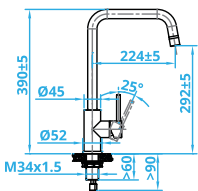

CA108WH ECO
White Tap
€319