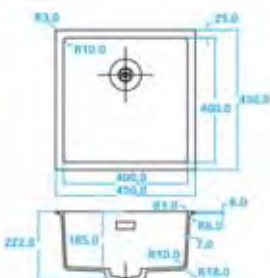

CAGRPP40BK-TU
400x400mm
€395