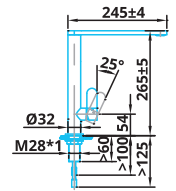

CAGRPP40BK-TU
400x400mm
€395