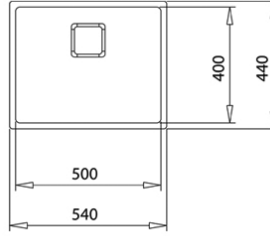

Mastero 40.40
Single Bowl
€415

FLEXLINEA RS15 50.40 BRASS

Mastero 50.50
Single Bowl Brass
€735

FLEXLINEA RS15 50.40 TITANIUM

Mastero 50.40
Single Bowl Titanium
€749

BE LINEA RS15 50.40

Mastero 50.40
500 x 400 x 200mm Single Bowl
€299