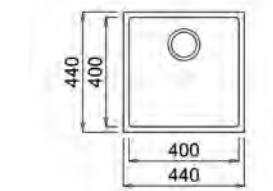

STONE 60 B - TG WHITE
1.5 Bowl
€395

STONE 60 B - TG DARK GREY
1.5 Bowl
€395

SQUARESTONE SERIES TEGRANITE UNDERMOUNTED SINKS

SQUARE 50.40 TG BLACK
500x400mm
€315

SQUARE 50.40 TG WHITE
500x400mm
€315

SQUARE 40.40 TG BLACK
400x400mm
€299