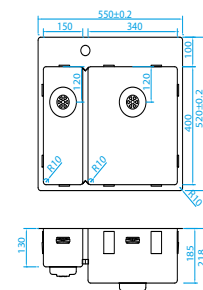

POWER PLUG UNDERMOUNTED STAINLESS STEEL SINKS WITH TAP HOLE