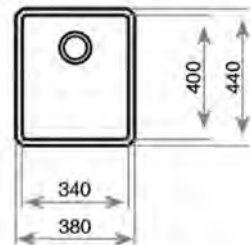

FLEXLINEA RS15 UNDERMOUNTED SINKS

Mastero 50.40
Single Bowl
€425

Mastero 40.40
Single Bowl
€415

Mastero 50.50
Single Bowl Brass
€735

Mastero 50.40
Single Bowl Titanium
€749

Mastero 50.40
500 x 400 x 200mm Single Bowl
€299

Mastero 40.40
400 x 400 x 200mm Single Bowl
€295

Mastero 34.40
Single Bowl
€275