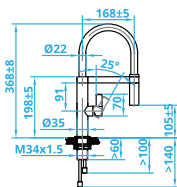

CAGRPP50WH-TU
500x400mm
€405

TAPS

CARESSI®

COLOUR LINE TAPS

HOSE COLOURS

- W (white) ○ €19
- BK (black) ● €19
- GR (grey) ● €19

CA112IS ECO
363mm
High Steel Coloured
Tube Tap
€370

CA112IM ECO
443mm
High Steel Coloured
Tube Tap
€412