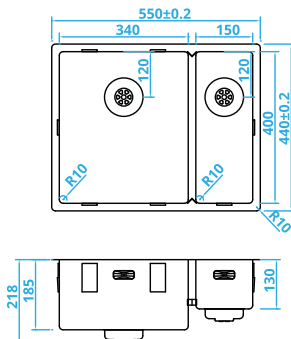

CAPP50R10
500x400mm
€339

CAPP55R10
550x400mm
€353

CAPP74R10
740x400mm
€398

POWER PLUG UNDERMOUNTED STAINLESS STEEL DOUBLE SINKS

CAPP3434R10
740x400mm
€559

CAPP4040R10
860x400mm
€584

CAPP3415R10
550x400mm
Right Hand Small Bowl
150x400
€499