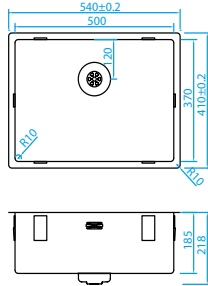

POWER PLUG UNDERMOUNTED SPECIAL SIZE STAINLESS STEEL SINGLE SINKS

Limited sink and tap space?

We have developed a special series of sinks especially for worktops where space is at a premium.

An extra deep countertop?

We have developed a special series of extra deep sinks, 46cm in depth, for kitchens with extra large countertops and kitchen islands.