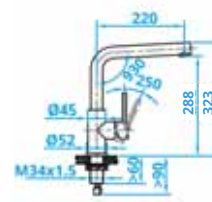

CA112IL ECO
520mm
High Steel Coloured
Tube Tap
€439

BASIC LINE TAPS

CABL001I
Single Handle Mixer Tap
Steel Square
€146

CABL002I
Single Handle Mixer Tap
Steel Swan Neck
€146

CABL003I
Single Handle Mixer Tap
Steel Straight
€170