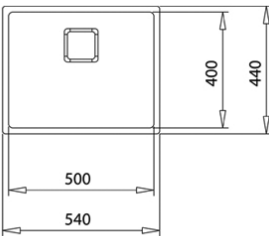

Mastero 40.40
Single Bowl
€415

FLEXLINEA RS15 50.40 BRASS

Mastero 50.50
Single Bowl Brass
€735

FLEXLINEA RS15 50.40 TITANIUM

Mastero 50.40
Single Bowl Titanium
€749

BE LINEA RS15 50.40

Mastero 50.40
500 x 400 x 200mm Single Bowl
€299