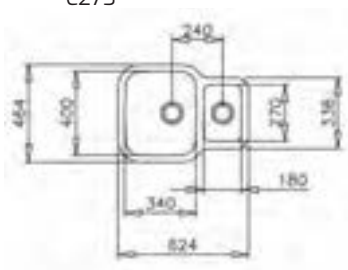

BE LINEA RS15 40.40

Mastero 40.40
400 x 400 x 200mm Single Bowl
€295

BE LINEA RS15 34.40

Mastero 34.40
Single Bowl
€275

UNDERMOUNTED SINKS

BE 11/2 C 625 REV

1.5 bowl
€275

BE 50.40 PLUS