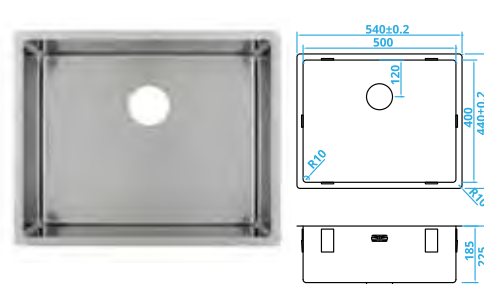

CAPPFWD50R10

500x400mm
€379