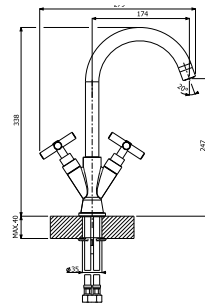

IC 915 WHITE

1 handle Mixer White Designer
€325

MY COMPACT

Professional Kitchen Tap
€369

EIDER
Chrome
Dual Flow 1/4 Turn
€155

LEON 300
Chrome
Contemporary Mono Block Tap
€199

BARCELONA
Chrome
Dual
Flow 1/4 Turn Cruciform
€89