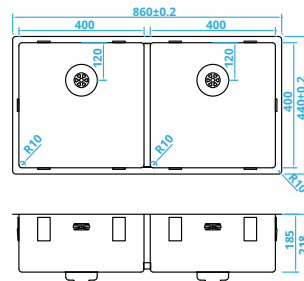

CAPP50R10
500x400mm
€339

CAPP55R10
550x400mm
€353

CAPP74R10
740x400mm
€398

POWER PLUG UNDERMOUNTED STAINLESS STEEL DOUBLE SINKS

CAPP3434R10
740x400mm
€559

CAPP4040R10
860x400mm
€584

CAPP3415R10
550x400mm
Right Hand Small Bowl
150x400
€499