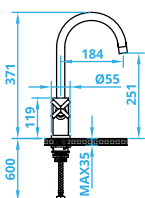

These Taps revert to full flow when required.

TAPS

CARESSI®

CA1011
Steel Tap
€215

CA1021 ECO
Steel Tap
€289

CA1031 ECO
Steel Tap
€360

CA1051 ECO
Steel Tap
€267

CA1061 ECO
Steel Tap
€267