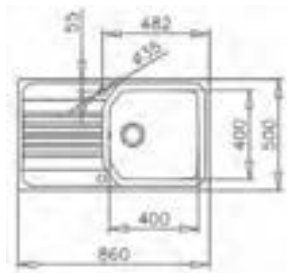

Reversible
€239

CLASSIC MAX 1C 1E LHD