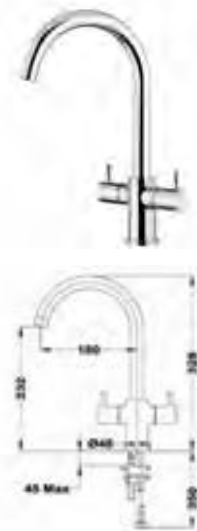

PREMIUM 1C 1E

Reversible
€239

CLASSIC MAX 1C 1E LHD

CLASSIC MAX 1C 1E RHD
€215

CLASSIC 1B 1D

Reversible
€155

CENTROVAL

Easy round 1 bowl
€135

ERC

Easy round 1 bowl
€99

PRINCESS

Reversible
€155

Taps

The Perfect Partner

Sinks can be described using endless adjectives. They can be robust, elegant, powerful etc. But they are nothing without their counterpart. The Tap. From professional to economical ranges. Teka manufactures taps created with imagination and designs them to last. Now enjoy your time with the perfect kitchen pair.

FRAME

1 Handle Mixer Chrome Square
€169

MF-2

1 Handle Mixer Chrome Square
€49

GO 915

2 Handle Mixer Chrome Swan Neck
€135

GO 914

2 handle Mixer Chrome Straight
€151