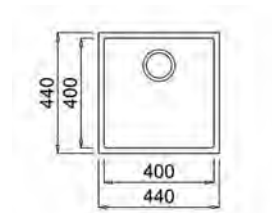

SQUARE 2B 560 TG BLACK
1.5 bowl
€369