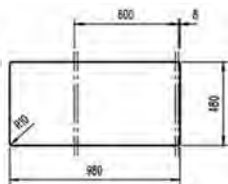

Tegranite + High Quality

Teka Tegrinite+sinks have evolved into a work area for kitchen lovers that look for innovation, practicality and functionality in the kitchen.

Stone and Square are the series for our new Tegrinite+products. They were made with high quality Quartz, a material on the rise. 80% Quartz combined with acrylic resins to obtain a hardened material very resistant to thermal shocks, impacts and dirt. In addition, it is available in a wide range of colors. Quality and color.....you can choose!

TEKA

STONE SERIES TEGRANITE INSET SINKS

STONE 60 L-TG 1C 1E BLACK

Single Bowl
€335