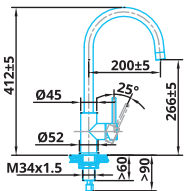

BLACK LINE TAPS & BLACK LINE POWER PLUG UNDERMOUNTED SINKS

CA105BK ECO
Black Tap
€285

CA106BK ECO
Black Tap
€285

CA108BK ECO
Black Tap
€319

CA108BKU ECO
Extendible Black Tap
€360

CA116BK ECO
Black Tap
€319