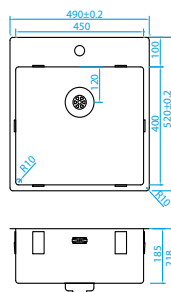

CAPP20D46R10
200x460mm
€339

CAPP34D46R10
340x460mm
€387

CAPP46D46R10
460x460mm
€405

CAPP55D46R10
550x460mm
€429

POWER PLUG UNDERMOUNTED STAINLESS STEEL SINKS WITH TAP HOLE

CAPP40KR10
400x400mm
€336

CAPP45KR10
450x400mm
€343