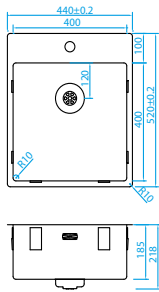

CAPP20D46R10
200x460mm
€339

CAPP34D46R10
340x460mm
€387

CAPP46D46R10
460x460mm
€405

CAPP55D46R10
550x460mm
€429

POWER PLUG UNDERMOUNTED STAINLESS STEEL SINKS WITH TAP HOLE

CAPP40KR10
400x400mm
€336

CAPP45KR10
450x400mm
€343