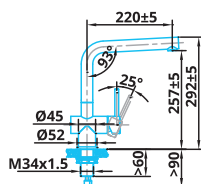

BLACK LINE TAPS & BLACK LINE POWER PLUG UNDERMOUNTED SINKS

CA105BK ECO
Black Tap
€285

CA106BK ECO
Black Tap
€285

CA108BK ECO
Black Tap
€319

CA108BKU ECO
Extendible Black Tap
€360

CA116BK ECO
Black Tap
€319