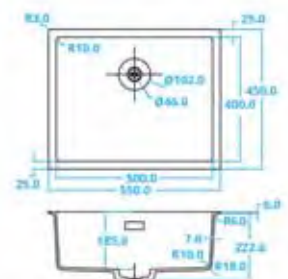

Less = More

Return home to an oasis of peace and calm: it's not without reason that white and light kitchens have been popular for some time. A playful combination of various materials provides peace and coherence. That's our new White Line series. These white taps and sinks are a perfect match for the current Scandinavian trend and the popularity of ton-sur-ton in the kitchen!

WHITE LINE TAPS & WHITE LINE POWER PLUG UNDERMOUNTED SINKS

CARESSI®