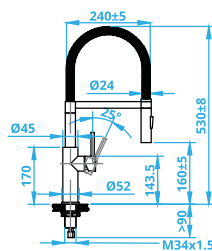

CARESSI®

Chrome
€205

Steel Tap
€299

Chrome
€225

Steel Tap
€343

Steel Tap
€336

Steel Tap
€406

Steel Tap
€360

Steel Tap
€319