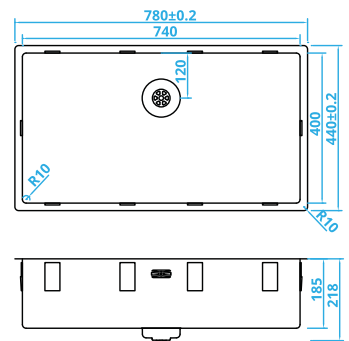

CAPP50R10
500x400mm
€339

CAPP55R10
550x400mm
€353

CAPP74R10
740x400mm
€398

POWER PLUG UNDERMOUNTED STAINLESS STEEL DOUBLE SINKS

CAPP3434R10
740x400mm
€559

CAPP4040R10
860x400mm
€584

CAPP3415R10
550x400mm
Right Hand Small Bowl
150x400
€499