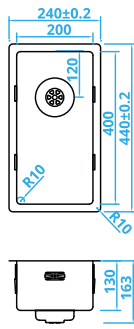

CAPP34R10
340x400mm
€336