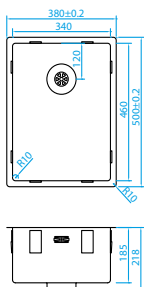

CAPP46D46R10
460x460mm
€405