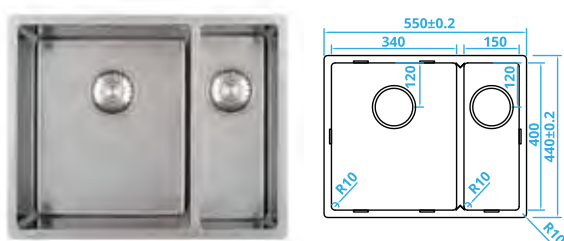

UNDERMOUNTED STAINLESS STEEL DOUBLE SINKS

CA3415R10

550x400mm
Right Hand Small Bowl
€399