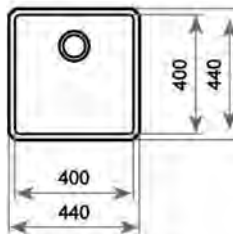

FLEXLINEA RS15 UNDERMOUNTED SINKS

Mastero 50.40
Single Bowl
€425

Mastero 40.40
Single Bowl
€415

Mastero 50.50
Single Bowl Brass
€735

Mastero 50.40
Single Bowl Titanium
€749

Mastero 50.40
500 x 400 x 200mm Single Bowl
€299

Mastero 40.40
400 x 400 x 200mm Single Bowl
€295

Mastero 34.40
Single Bowl
€275