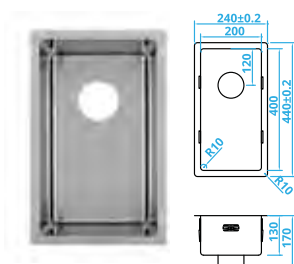

CAPP50KR10
500x400mm
€353

CAPP55KR10
550x400mm
€362

CAPP3415KR10
550x400mm
Right Hand Small Bowl
€534

CAPP1534KR10
550x400mm
Left Hand Small Bowl
€534

CARESSI®

UNDERMOUNTED STAINLESS STEEL SINKS FOR WASTE DISPOSAL UNITS