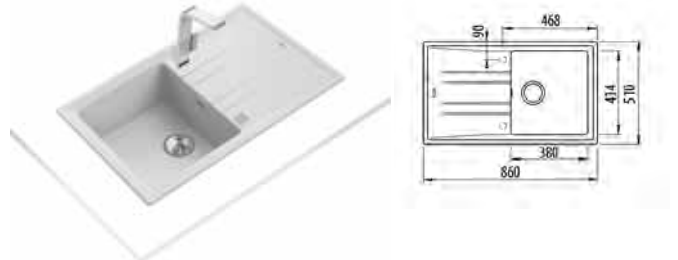

STONE 50 B - TG 1C 1E WHITE
Single Bowl
€335