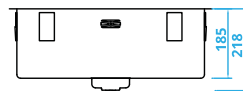

CAPP50R10
500x400mm
€339

CAPP55R10
550x400mm
€353

CAPP74R10
740x400mm
€398

POWER PLUG UNDERMOUNTED STAINLESS STEEL DOUBLE SINKS

CAPP3434R10
740x400mm
€559

CAPP4040R10
860x400mm
€584

CAPP3415R10
550x400mm
Right Hand Small Bowl
150x400
€499