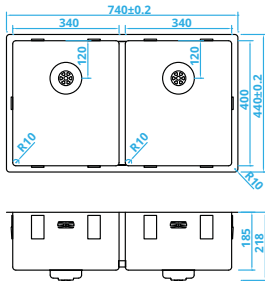

CAPP50R10
500x400mm
€339

CAPP55R10
550x400mm
€353

CAPP74R10
740x400mm
€398

POWER PLUG UNDERMOUNTED STAINLESS STEEL DOUBLE SINKS

CAPP3434R10
740x400mm
€559

CAPP4040R10
860x400mm
€584

CAPP3415R10
550x400mm
Right Hand Small Bowl
150x400
€499