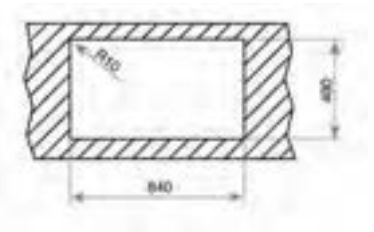

CLASSIC MAX 1C 1E RHD
€215

CLASSIC 1B 1D