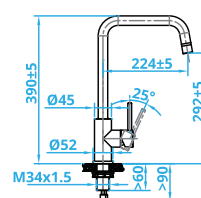

These Taps revert to full flow when required.

TAPS

CARESSI®

CA1011
Steel Tap
€215

CA1021 ECO
Steel Tap
€289

CA1031 ECO
Steel Tap
€360

CA1051 ECO
Steel Tap
€267

CA1061 ECO
Steel Tap
€267