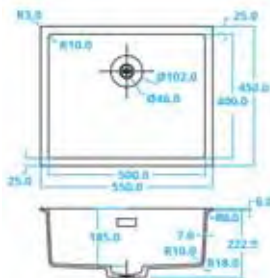

CA112BKM ECO
Black Tap 443mm High
€360