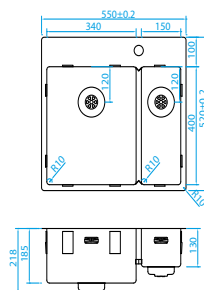

CAPP1534KR10
550x400mm
Left Hand Small Bowl
€534