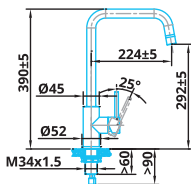

BLACK LINE TAPS & BLACK LINE POWER PLUG UNDERMOUNTED SINKS

CA105BK ECO
Black Tap
€285

CA106BK ECO
Black Tap
€285

CA108BK ECO
Black Tap
€319

CA108BKU ECO
Extendible Black Tap
€360

CA116BK ECO
Black Tap
€319