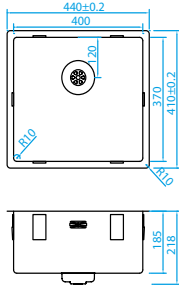

CAPP50D37R10
500x370mm
€339