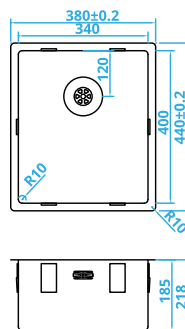

POWER PLUG UNDERMOUNTED STAINLESS STEEL SINGLE SINKS

CAPP40R10
400x400mm
€319