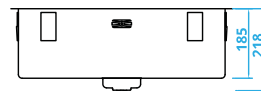

CAPP50R10
500x400mm
€339

CAPP55R10
550x400mm
€353

CAPP74R10
740x400mm
€398

POWER PLUG UNDERMOUNTED STAINLESS STEEL DOUBLE SINKS

CAPP3434R10
740x400mm
€559

CAPP4040R10
860x400mm
€584

CAPP3415R10
550x400mm
Right Hand Small Bowl
150x400
€499