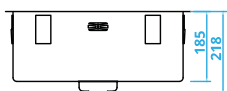

PowerPlug the future of sink design!

CARESSI®

POWER PLUG UNDERMOUNTED STAINLESS STEEL SINGLE SINKS

CAPP16R10
160x400mm
€277

CAPP20R10
200x400mm
€298

CAPP34R10
340x400mm
€336

CAPP40R10
400x400mm
€319

CAPP45R10
450x400mm
€336