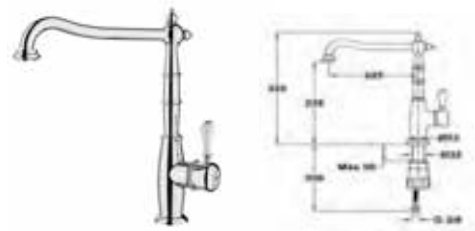

GO 994

2 handle Mixer Chrome Square
€135

OS 210

2 handle Mixer Chrome Square incl filter
€369

OS 200
2 handle Mixer Chrome Swan
Neck filter
€369

RT 915 CHROME
Retro Style 1 handle Mixer Chrome €135
RT 915 BRONZE
Retro Style 1 handle Mixer Bronze €155

ICC915 BRASS
1 Handle Mixer Brass Designer
€329

ICC915 TITANIUM
1 handle Mixer Titanium Designer
€335

ICC 915 CHROME
1 handle Mixer Chrome Designer
€265

MTN979
Low Spout pull out Tap -
Low Pressure
€165

MTP978
Low Spout pull out Tap
€165