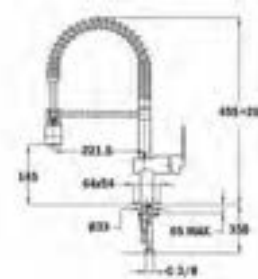

MY COMPACT

Professional Kitchen Tap
€369