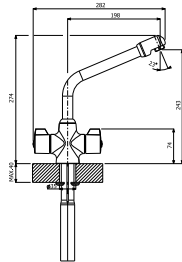

IC 915 WHITE

1 handle Mixer White Designer
€325

MY COMPACT

Professional Kitchen Tap
€369

EIDER
Chrome
Dual Flow 1/4 Turn
€155

LEON 300
Chrome
Contemporary Mono Block Tap
€199

BARCELONA
Chrome
Dual
Flow 1/4 Turn Cruciform
€89