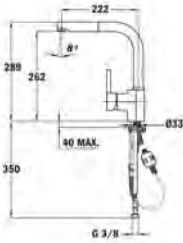

ICC915 BRASS
1 Handle Mixer Brass Designer
€329

ICC915 TITANIUM
1 handle Mixer Titanium Designer
€335

ICC 915 CHROME
1 handle Mixer Chrome Designer
€265

MTN979
Low Spout pull out Tap -
Low Pressure
€165

MTP978
Low Spout pull out Tap
€165