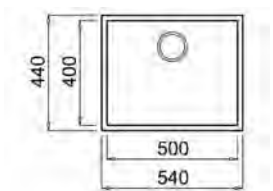

STONE 60 B - TG WHITE
1.5 Bowl
€395

STONE 60 B - TG DARK GREY
1.5 Bowl
€395

SQUARESTONE SERIES TEGRANITE UNDERMOUNTED SINKS

SQUARE 50.40 TG BLACK
500x400mm
€315

SQUARE 50.40 TG WHITE
500x400mm
€315

SQUARE 40.40 TG BLACK
400x400mm
€299