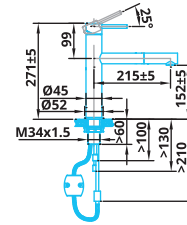

BLACK LINE TAPS & BLACK LINE POWER PLUG UNDERMOUNTED SINKS

CA105BK ECO
Black Tap
€285

CA106BK ECO
Black Tap
€285

CA108BK ECO
Black Tap
€319

CA108BKU ECO
Extendible Black Tap
€360

CA116BK ECO
Black Tap
€319