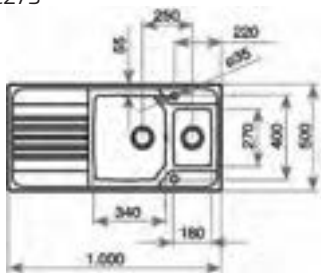

DESIGNER INSET SINKS

UNIVERSE 45 T-XP 1B1D
790mm Reversible
€105

UNIVERSE 50 T-XP 1B 1D PLUS
860mm Reversible
€125

UNIVERSE 60 T-XP 11/2B 1D
Reversible
€169

DESIGNER INSET SINKS

PREMIUM 11/2C 1E

Reversible
€275