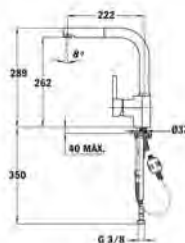

ARK 938 CARBON

1 handle Mixer pull out Carbon
€215