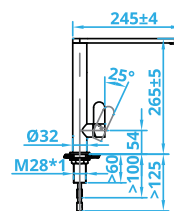

CARESSI®

Chrome
€205

Steel Tap
€299

Chrome
€225

Steel Tap
€343

Steel Tap
€336

Steel Tap
€406

Steel Tap
€360

Steel Tap
€319