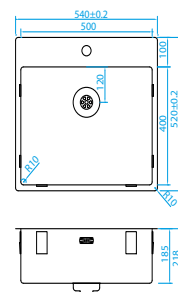

CAPP55KR10
550x400mm
€362