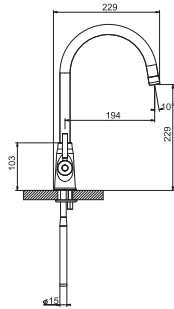

EIDER
Chrome
Dual Flow 1/4 Turn
€155