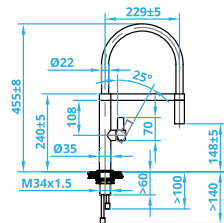

WHITE LINE TAPS & WHITE LINE POWER PLUG UNDERMOUNTED SINKS

CARESSI®

CA106WH ECO
White Tap
€285

CA108WH ECO
White Tap
€319

CA108WHU ECO
White Tap
€360

CA112WHM ECO
White Tap
€360

CAGRPP40WH-TU
400x400mm
€395