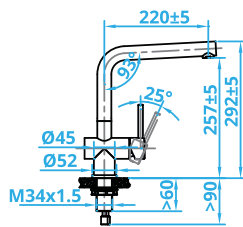

CA114IU ECO EXTENDABLE

Steel Tap
€336