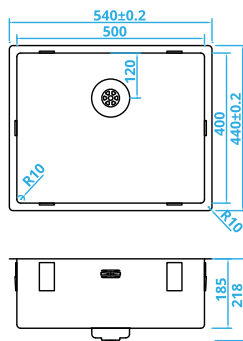

CAPP50R10
500x400mm
€339

CAPP55R10
550x400mm
€353

CAPP74R10
740x400mm
€398

POWER PLUG UNDERMOUNTED STAINLESS STEEL DOUBLE SINKS

CAPP3434R10
740x400mm
€559

CAPP4040R10
860x400mm
€584

CAPP3415R10
550x400mm
Right Hand Small Bowl
150x400
€499