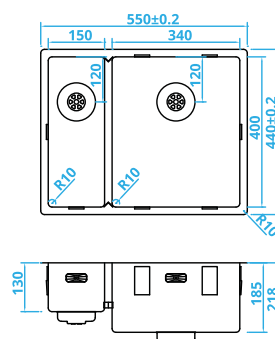

POWER PLUG UNDERMOUNTED STAINLESS STEEL DOUBLE SINKS